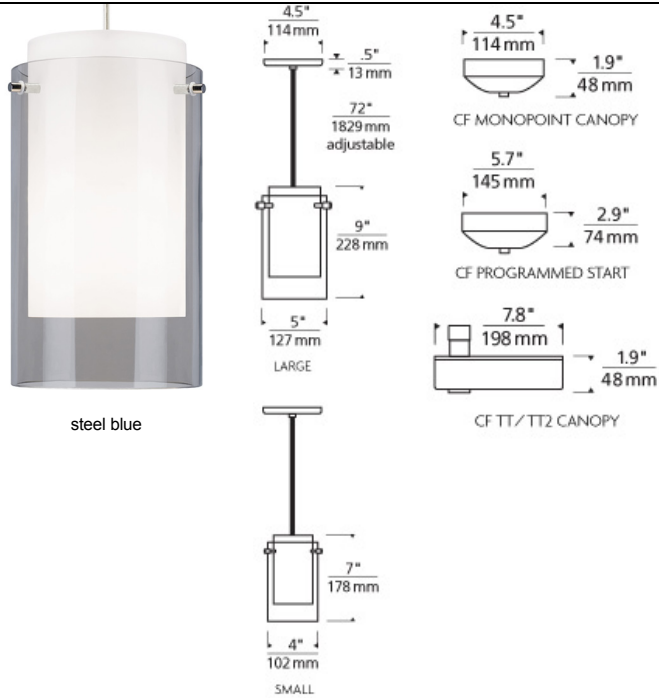

### DESCRIPTION

The Echo pendant light by Tech Lighting is a timeless contemporary glass cylinder pendant. The modern silhouette of this pendant echoes an inner white glass cylinder to provide a pop of color while softly diffusing the light within. With five available on trend color options and high quality metal finishes the Mini Echo creates an exciting yet sophisticated look and feel to any space. This mid-sized Echo scales at 9" in diameter and 5" in width this pendant is ideal for home office lighting, bath lighting flanking a vanity or even bedroom lighting flanking bedside tables. The Echo comes with two fully dimmable lamping options, the classic incandescent and energy efficient LED allowing you the ability to customize the light tones to your desired ambiance. Large incandescent includes 75 watt, A19 medium base lamp. Small incandescent includes 60 watt, mini candelabra base lamp. Large LED (ONLY) provided with 9.5 watt, 800 delivered lumen, 2700K, medium base LED A19 lamp. Fixture is provided with six feet of field-cuttable cable. Incandescent version dimmable with standard incandescent dimmer. LED version dimmable with LED compatible dimmer.

### INSTALLATION

This product can mount to either a 4" square electrical box with round plaster ring or an octagon electrical box.

### ORDERING INFORMATION

700 SYSTEM	ECP	SHAPE OR SIZE	COLOR	FINISH	LAMP
TD	LINE-VOLTAGE PENDANTS/SUSPENSION	LARGE	A AMBER	Z ANTIQUE BRONZE	INCANDESCENT 120V
TT	SINGLE-CIRCUIT T-TRAK	SMALL	Q AQUAMARINE	B BLACK	-LED927 A19 LED 90 CRI 2700K 120V
			C CLEAR	S SATIN NICKEL	
			S SMOKE	W WHITE	
			U STEEL BLUE		