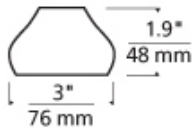

Scavo Glass Shade

DESCRIPTION

Curve shaped scavo glass finish provides old world charm. Includes Snap Louver Lens Holder. Can hold a single lens or louver. MR16 of up to 50 watts.

OTHER INFORMATION

Low-voltage MR16 lamp up to 50 watts (not included). The standard louver lens holders hold either one or two MR16 sized optical controls as noted. To use a lens or louver with the Helios LED Head order the LED Louver Lens Holder and the MR11 sized optical control.