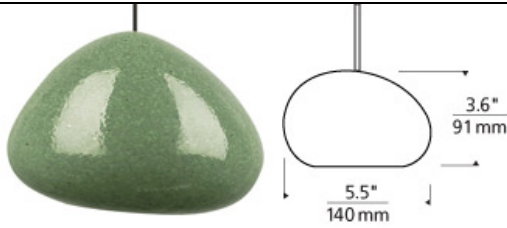

LOW-VOLTAGE PENDANTS

River Rock Pendant Wedge

DESCRIPTION

Inspired by rocks along a river bed and captured through a hand-blown glass process. Please note: the bottoms of the pendants will not hang parallel to the floor. This is by design and part of the natural look and feel we are going after with pieces inspired by the natural world. Includes low-voltage, 35 watt halogen bi-pin lamp and six feet of field-cutable suspension cable.