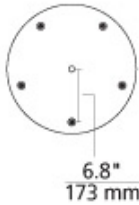

WEIGHT

6-7.8lb / 2.72-3.54kg

ORDERING INFORMATION

700FJR5 FINISH	VOLTAGE
Z ANTIQUE BRONZE	- 120V IN/12V OUT LED
B BLACK	LED
C CHROME	- 277V IN/12V OUT LED
S SATIN NICKEL	LED277
W WHITE	

TECH LIGHTING®

7400 Linder Avenue T 847.410.4400
 Skokie, Illinois 60077 F 847.410.4500