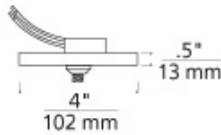

OTHER INFORMATION

For use with any 12 or 24 volt halogen or 12 volt LED FreeJack pendant or head (sold separately).

WEIGHT

0.8lb / 0.36kg

ORDERING INFORMATION

700FJ4SQ FINISH	VOLTAGE
Z ANTIQUE BRONZE	120V IN/12V OUT
B BLACK	024 120V IN/24V OUT
C CHROME	277 277V IN/12V OUT
S SATIN NICKEL	
W WHITE	