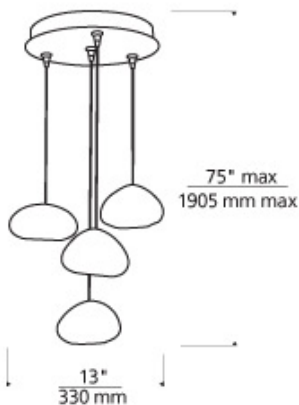

River Rock Chandelier

DESCRIPTION

Four shades inspired by rocks along a river bed and captured through a hand-blown glass process consisting of (1) Oblong Oval in Blue Slate, (1) Round in Sand, (1) Wedge in Green Slate, and (1) Wedge in Pebble Brown Pendants. Please note: the bottoms of the pendants will not hang parallel to the floor. This is by design and part of the natural look and feel we are going after with pieces inspired by the natural world. All pendants are suspended from a FreeJack 4 Port Round canopy. Includes four low-voltage, 35 watt halogen bi-pin lamps. Each pendant includes six feet of field-cutable suspension cable, however, for best appearance we recommend cutting the cables to 12, 14, 17, and 22" length. Dimmable with standard incandescent dimmer.

INSTALLATION

This product can mount to either a 4" square electrical box with round plaster ring or an octagonal electrical box (not included).

DIMMING

Dimmable with a standard incandescent dimmer (not included).

WEIGHT

11.88lb / 5.39kg

ORDERING INFORMATION

700CHRIV4 FINISH

- Z ANTIQUE BRONZE
- S SATIN NICKEL

TECH LIGHTING®

7400 Linder Avenue T 847.410.4400
 Skokie, Illinois 60077 F 847.410.4500

www.techlighting.com