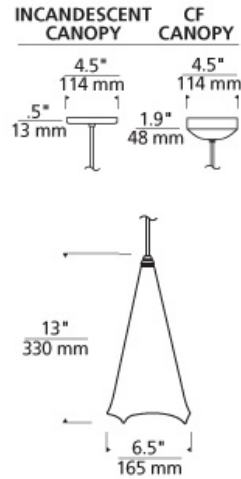

LINE - VOLTAGE PENDANTS

Ovation Pendant

DESCRIPTION

Hand pulled glass shade, richly layered in brilliant color, with machined top or glass ball detail suspended from a round canopy. Black, satin nickel, and white canopy options include satin nickel top detail and clear cable; antique bronze includes antique bronze detail and brown cable. Handmade wrought iron wrap accessory sold separately below. Includes 120 volt, 75 watt A19mediumbase lamp or 18 watt GX24Q-2 base triple tube compact fluorescent lamp (electronic ballast included). Fixture is provided with six feet of field-cuttable cable. Incandescent version dimmable with standard incandescent dimmer.

INSTALLATION

This product can mount to either a 4" square electrical box with round plaster ring or an octagon electrical box.

ACCESSORIES & OPTICAL CONTROLS

Line-voltage Swag Hook, Ovation Iron Wrap

WEIGHT

3.3lb / 1.5kg ±

COLOR OPTIONS

ORDERING INFORMATION

700 SYSTEM	OVP	COLOR	Glass Ball Color	FINISH	LAMP
TD	LINE-VOLTAGE PENDANTS	R FERRARI RED A TAHOE PINE AMBER T TORTOISE SHELL W WHITE FRIT	AN AMBER BALL CN CLEAR BALL NN NO BALL RN RED BALL	Z ANTIQUE BRONZE B BLACK S SATIN NICKEL W WHITE	INCANDESCENT 120V -CF COMPACT FLUORESCENT 120V -CF277 COMPACT FLUORESCENT 277V

For use on Halo*, Juno* or Lightolier* 120 volt single-circuit track, order as follows:

Incandescent: Order pendant as **700TD** and order appropriate [120V Track Adapter](#)

Compact Fluorescent: Substitute 700TD with one of the following: **700TH** (fits Halo*), **700TJ** (fits Juno*) or **700TI** (fits Lightolier*) and by substituting the finish with one of the following: **BZ** (Black/Antique Bronze), **BS** (Black/Satin Nickel), **WZ** (White/Antique Bronze) or **WS** (White/Satin Nickel).