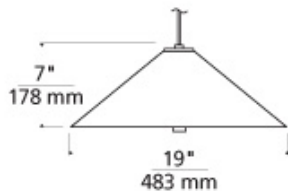

700	SYSTEM	LRKP	COLOR	FINISH	LAMP
TD	LINE-VOLTAGE PENDANTS	A	BEACH AMBER	Z ANTIQUE BRONZE	INCANDESCENT 120V
		S	SAND	B BLACK	-CF COMPACT FLUORESCENT 120V
		W	SURF WHITE	S SATIN NICKEL	-CF277 COMPACT FLUORESCENT 277V
				W WHITE	

TECH LIGHTING®

7400 Linder Avenue
Skokie, Illinois 60077

T 847.410.4400
F 847.410.4500

www.techlighting.com

700 _____ LRKP _____

FIXTURE TYPE: _____

JOB NAME: _____

NOTES: _____

_____

_____

©2011 Tech Lighting, L.L.C. All Rights Reserved. The "Tech Lighting" graphic is a registered trademark of Tech Lighting, L.L.C. Tech Lighting reserves the right to change specifications for product improvements without notification.