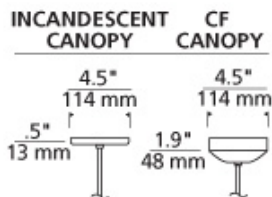

LINE - VOLTAGE P E N D A N T S

Larkspur Pendant

DESCRIPTION

Fused and slumped plate glass shade, warm with color and pattern, highlighted with metal detail and suspended from a round canopy. Glass disc diffuser provides a glare free wash of light. Black, satin nickel and white finish options highlighted with satin nickel detail and clear cable; antique bronze highlighted with antique bronze detail and brown cable. Includes 120 volt, 100 watt A19 medium base lamp or 18 watt GX24Q-2 base triple tube compact fluorescent lamp (electronic ballast included). Fixture is provided with six feet of field-cutable cable. Incandescent version dimmable with standard incandescent dimmer.

Line-voltage Swag Hook

WEIGHT

10.8lb / 4.9kg

ORDERING INFORMATION

700	SYSTEM	LRKP	COLOR	FINISH	LAMP
TD	LINE-VOLTAGE PENDANTS	A	BEACH AMBER	Z ANTIQUE BRONZE	INCANDESCENT 120V
		S	SAND	B BLACK	-CF COMPACT FLUORESCENT 120V
		W	SURF WHITE	S SATIN NICKEL	-CF277 COMPACT FLUORESCENT 277V
				W WHITE	