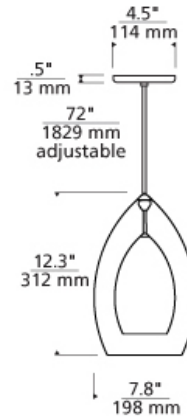

LINE-VOLTAGE PENDANTS

Fire Grande Pendant

DESCRIPTION

Rich translucent glass surrounds a frost glass diffuser. Black, satin nickel, and white finish options highlighted with a satin nickel detail and clear cable; antique bronze finish includes antique bronze detail and brown cable. Includes 120 volt, 60 watt G9 base halogen lamp or 120 volt GU24 base 27 watt self-ballasted compact fluorescent lamp. Fixture provided with six feet of field-cutable cable. Incandescent version dimmable with standard incandescent dimmer.

INSTALLATION

This product can mount to either a 4" square electrical box with round plaster ring or an octagon electrical box.

WEIGHT

3.56lb / 1.61kg ±

steel blue

COLOR OPTIONS

amber

clear