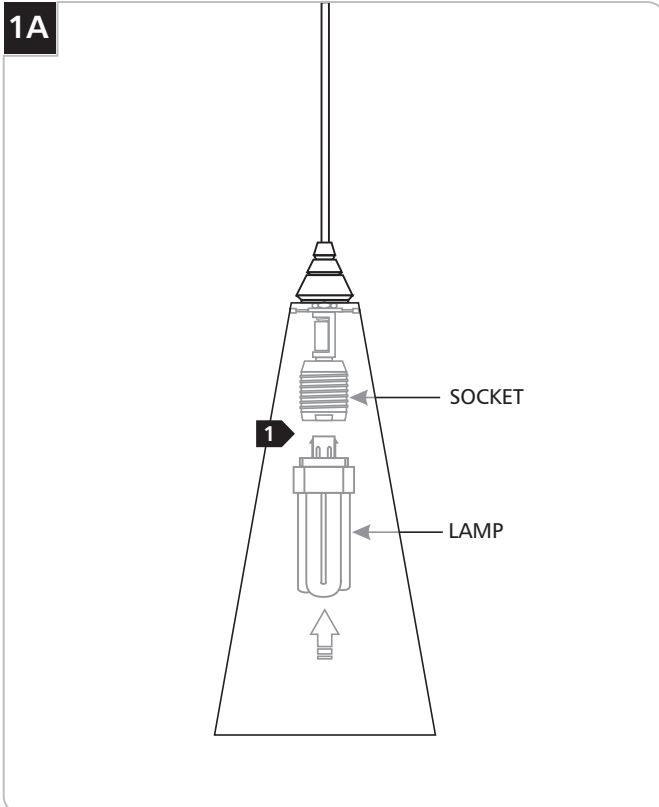

Emerge Compact Fluorescent Pendant

700T_EMP_-CF

2.1

2 thousand
degrees™

PENDANTS

GENERAL PRODUCT INFORMATION:

This product is suitable for damp locations.

Installing the Lamp

CAUTION: To reduce the risk of a burn or electric shock during relamping, disconnect the power to the fixture.

Use **MAX 18** Watt GX24Q-2 Base Triple Tube Compact Fluorescent Lamp. 

- 1 Push the lamp pins firmly all the way into the socket holes.