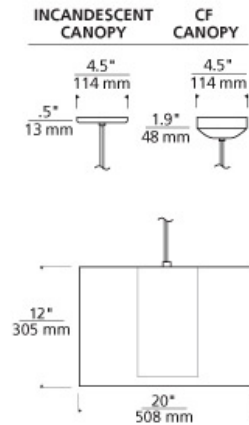

### INSTALLATION

This product can mount to either a 4" square electrical box with round plaster ring or an octagon electrical box.

### WEIGHT

5.31lb / 2.41kg ±

brown