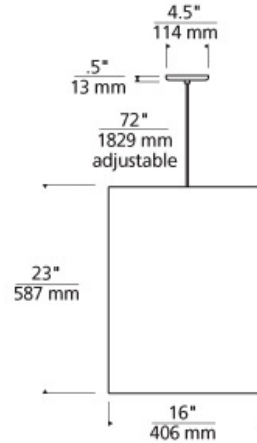

LINE - VOLTAGE PENDANTS

Delancey Pendant

DESCRIPTION

Large cylindrical shaped fabric shade suspended from a round canopy. Glass diffuser provides a glare free wash of light. Black, satin nickel, and white finish options highlighted with satin nickel detail and clear cable; antique bronze highlighted with antique bronze detail and brown cable. Available in two lamp configurations: incandescent and fluorescent. Incandescent version includes four 100 watt or equivalent A19 medium base lamps. Fluorescent version includes electronic ballasts hidden inside the shade and can be lamped with either four 26 watt or 32 watt GX24Q-3 base triple tube lamps (sold separately). Fixture is provided with six feet of field-cuttable cable. Incandescent version dimmable with standard incandescent dimmer. Dimmable fluorescent version requires a dimmer that is designed to work with a dimmable ballast. Consult the specification sheet on our website, www.techlighting.com for the dimmable ballast used in this product.

desert clay

INSTALLATION

This product can mount to either a 4" square electrical box with round plaster ring or an octagon electrical box.

ACCESSORIES & OPTICAL CONTROLS

Line-voltage Swag Hook

WEIGHT

5.5lb / 2.49kg ±