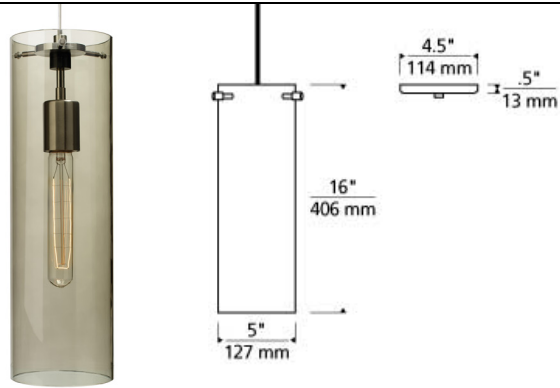

LINE - VOLTAGE PENDANTS / SUSPENSION

Beacon Pendant T20

DESCRIPTION

The Beacon pendant from Tech Lighting is an instant classic due to its clean and simple design. At the heart of the elongated cylinder is a vintage filament lamp that is central to its contemporary design. Offered in five modern colors the Beacon works in a variety of spaces that will showcase style and sophistication. The 16" well-proportioned size of the Beacon make it ideal for task lighting over a kitchen island, living room lighting and bath lighting flanking a vanity. No lamp rated for (1) 75 watt max, E26 medium based lamp (Lamp Not Included). Incandescent version includes 120 volt, 30 watt medium base T9 Classic Edison Style lamp. Ships with six feet of field-cuttable cable. Dimmable with most LED compatible ELV and TRIAC dimmers.

INSTALLATION

This product can mount to either a 4" square electrical box with round plaster ring or an octagon electrical box.

OTHER

TD includes 4.5" Round Canopy. Antique Bronze and Black Finish Only Available on TD.

WEIGHT

4-4.5lb / 1.81-2.04kg ±

amber

ORDERING INFORMATION

700 SYSTEM **BCNP**

COLOR

FINISH

LAMP

TD LINE-VOLTAGE PENDANTS/SUSPENSION

A AMBER
C CLEAR
K SMOKE
U STEEL BLUE

Z ANTIQUE BRONZE
B BLACK
S SATIN NICKEL
W WHITE

NO LAMP
-INC INCANDESCENT

TECH LIGHTING®

7400 Linder Avenue T 847.410.4400
Skokie, Illinois 60077 F 847.410.4500

Tech Lighting, L.L.C.

700 ____ BCNP _____

FIXTURE TYPE: _____

JOB NAME: _____

NOTES: _____

_____

_____

©2019 Tech Lighting, L.L.C. All Rights Reserved. The "Tech Lighting" graphic is a registered trademark of Tech Lighting, L.L.C. Tech Lighting reserves the right to change specifications for product improvements without notification.