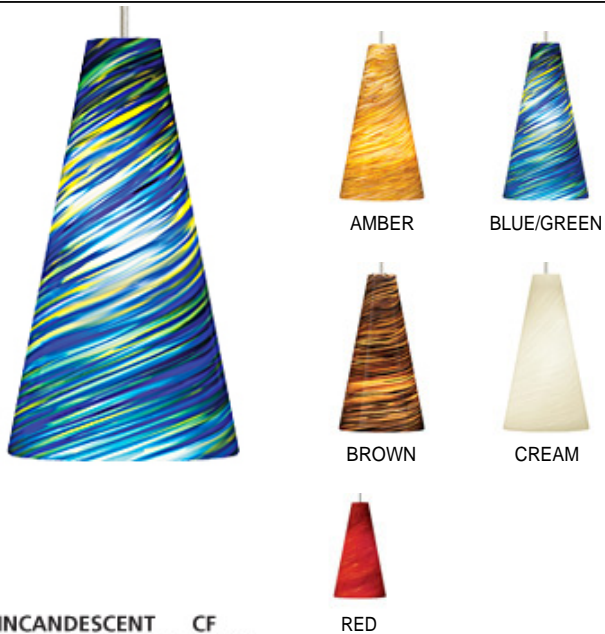

### DESCRIPTION

Blown glass shade with intense color twists suspended from a round canopy. Black, satin nickel, and white canopy options highlighted with clear cable; antique bronze highlighted with brown cable. Includes 120 volt, 75 watt A19 medium base lamp or 18 watt GX24Q-2 base triple tube compact fluorescent lamp (electronic ballast included). Fixture is provided with six feet of field-cutttable cable. Incandescent version dimmable with standard incandescent dimmer.