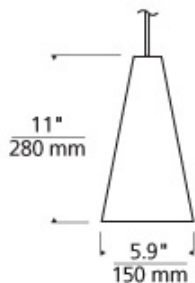

# LINE - VOLTAGE P E N D A N T S

### DESCRIPTION

Blown glass shade with intense color twists suspended from a round canopy. Black, satin nickel, and white canopy options highlighted with clear cable; antique bronze highlighted with brown cable. Includes 120 volt, 75 watt A19 medium base lamp or 18 watt GX24Q-2 base triple tube compact fluorescent lamp (electronic ballast included). Fixture is provided with six feet of field-cutttable cable. Incandescent version dimmable with standard incandescent dimmer.