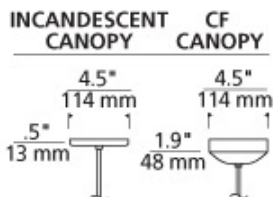

# LINE - VOLTAGE P E N D A N T S

### DESCRIPTION

Blown glass shade with intense color twists suspended from a round canopy. Black, satin nickel, and white canopy options highlighted with clear cable; antique bronze highlighted with brown cable. Includes 120 volt, 75 watt A19 medium base lamp or 18 watt GX24Q-2 base triple tube compact fluorescent lamp (electronic ballast included). Fixture is provided with six feet of field-cutttable cable. Incandescent version dimmable with standard incandescent dimmer.