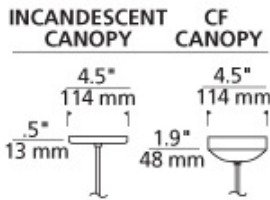

ORDERING INFORMATION

700	SYSTEM	SDALP	COLOR	FINISH	LAMP
TD	LINE-VOLTAGE PENDANTS	A	AMBER	Z	ANTIQUE INCANDESCENT 120V COMPACT
TT	LINE-VOLTAGE PENDANTS	B	BLUE	B	BRONZE FLUORESCENT 120V
TT	SINGLE-CIRCUIT T-TRAK	F	FROST	S	BLACK COMPACT FLUORESCENT 277V
TT2	TWO-CIRCUIT T-TRAK			N	NICKEL
				W	WHITE

TECH LIGHTING®

7400 Linder Avenue
Skokie, Illinois 60077

T 847.410.4400
F 847.410.4500

www.techlighting.com

700 _____ SDALP _____

FIXTURE TYPE: _____

JOB NAME: _____

NOTES: _____

_____

_____

©2010 Tech Lighting, L.L.C. All Rights Reserved. The "Tech Lighting" graphic is a registered trademark of Tech Lighting, L.L.C. Tech Lighting reserves the right to change specifications for product improvements without notification.