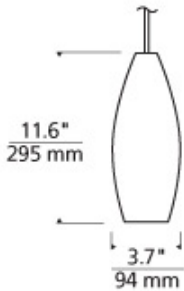

ORDERING INFORMATION

700	SYSTEM	SDALP	COLOR	FINISH	LAMP
TD	LINE-VOLTAGE PENDANTS	A	AMBER	Z	ANTIQUE INCANDESCENT 120V COMPACT
TT	LINE-VOLTAGE PENDANTS	B	BLUE	B	BRONZE FLUORESCENT 120V
TT	SINGLE-CIRCUIT T-TRAK	F	FROST	S	BLACK COMPACT FLUORESCENT 277V
TT2	TWO-CIRCUIT T-TRAK			N	NICKEL
				W	WHITE

TECH LIGHTING®

7400 Linder Avenue
Skokie, Illinois 60077

T 847.410.4400
F 847.410.4500

www.techlighting.com

700 _____ SDALP _____

FIXTURE TYPE: _____

JOB NAME: _____

NOTES: _____

_____

_____

©2010 Tech Lighting, L.L.C. All Rights Reserved. The "Tech Lighting" graphic is a registered trademark of Tech Lighting, L.L.C. Tech Lighting reserves the right to change specifications for product improvements without notification.