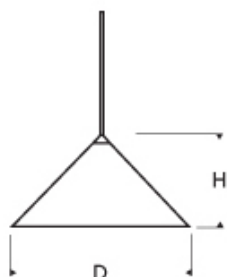

Sky Pendant 

DESCRIPTION

Lightweight anodized metal pendant. Available in 8" or 12" diameter. Includes low-voltage, 50 watt MR16 flood lamp and six feet of field-cuttable suspension cable.

SYSTEM

Available for FreeJack, MonoRail, Two-Circuit MonoRail, and Kable Lite. For use on T-trak, order FreeJack version and T-trak FreeJack Connector (sold separately).

INSTALLATION

Socket terminates with FreeJack male connector, which may be installed into a system connector. Elements ordered with a system prefix include a connector for that system.

ACCESSORIES & OPTICAL CONTROLS

Swag Hook

WEIGHT

1.45lb / 0.66kg

ORDERING INFORMATION

700	SYSTEM	SKY	SHAPE OR SIZE	COLOR	FINISH	LAMP
FJ	FREEJACK (MONO POINT)		12 12" DIAMETER	CP COPPER	Z ANTIQUE BRONZE	12 VOLT HALOGEN
K	KABLE LITE		08 8" DIAMETER	SN SATIN NICKEL	C CHROME	-LED 12 VOLT LED
MO	MONORAIL				S SATIN NICKEL	3000K
MO2	TWO-CIRCUIT MONORAIL					-24 24 VOLT HALOGEN