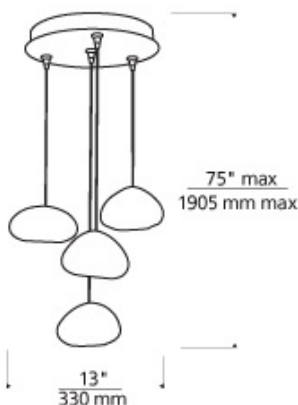

C E I L I N G C O L L E C T I O N

River Rock Chandelier

DESCRIPTION

Four shades inspired by rocks along a river bed and captured through a hand-blown glass process consisting of (1) Oblong Oval in Blue Slate, (1) Round in Sand, (1) Wedge in Green Slate, and (1) Wedge in Pebble Brown Pendants. Please note: the bottoms of the pendants will not hang parallel to the floor. This is by design and part of the natural look and feel we are going after with pieces inspired by the natural world. All pendants are suspended from a FreeJack 4 Port Round canopy. Includes four low-voltage, 35 watt halogen bi-pin lamps. Each pendant includes six feet of field-cutable suspension cable, however, for best appearance we recommend cutting the cables to 12, 14, 17, and 22" length. Dimmable with standard incandescent dimmer.

INSTALLATION

This product can mount to either a 4" square electrical box with round plaster ring or an octagonal electrical box (not included).

DIMMING

Dimmable with a standard incandescent dimmer (not included).

WEIGHT

11.88lb / 5.39kg

ORDERING INFORMATION

700CHRIV4 FINISH

- Z ANTIQUE BRONZE
- S SATIN NICKEL

7400 Linder Avenue T 847.410.4400
 Skokie, Illinois 60077 F 847.410.4500

www.techlighting.com

700CHRIV4 _____