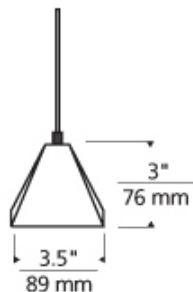

Pyramid Pendant

DESCRIPTION

Classic pyramid shape enhanced with a subtle step pattern inside. Made of pressed glass. Includes low-voltage, 35 watt halogen bi-pin lamp and six feet of field-cutable suspension cable.

SYSTEM

Available for FreeJack, MonoRail, Two-Circuit MonoRail, and Kable Lite. For use on T-trak, order FreeJack version and T-trak FreeJack Connector (sold separately).

INSTALLATION

Socket terminates with FreeJack male connector, which may be installed into a system connector. Elements ordered with a system prefix include a connector for that system.

ACCESSORIES & OPTICAL CONTROLS

Swag Hook

WEIGHT

1.45lb / 0.66kg

ORDERING INFORMATION

700	SYSTEM	PYR	COLOR	FINISH	LAMP
FJ	FREEJACK (MONO POINT)	A	AMBER	Z ANTIQUE BRONZE	12 VOLT HALOGEN
K	KABLE LITE	M	AMETHYST	C CHROME	-24 24 VOLT HALOGEN
MO	MONORAIL	P	COBALT	S SATIN NICKEL	
MO2	TWO-CIRCUIT MONORAIL	F	FROST		