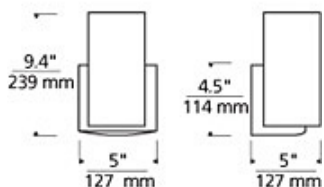

INSTALLATION

This product can mount to either a 4" square electrical box with round plaster ring or an octagonal electrical box (not included).

DIMMING

Incandescent version dimmable with a standard incandescent dimmer (not included).

WEIGHT

2.2lb / 1kg

ORDERING INFORMATION

700WSPLA	COLOR	FINISH	LAMP
B	BROWN	Z ANTIQUE BRONZE	-CF INCANDESCENT 120V COMPACT FLUORESCENT 120V
N	NATURAL	C CHROME	
W	WHITE	S SATIN NICKEL	

TECH LIGHTING®

7400 Linder Avenue T 847.410.4400
Skokie, Illinois 60077 F 847.410.4500