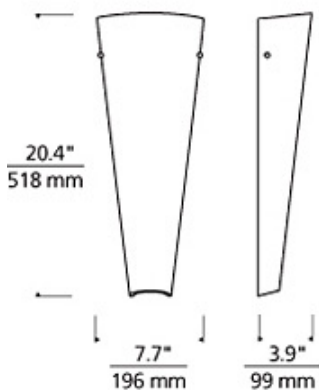

**Larkspur Wall** 

BEACH  
AMBER

SAND

SURF  
WHITE

**DESCRIPTION**

Cone shaped, slumped glass shade, rich with color and pattern. Provides ambient, up- and down-light. Includes 120 volt, 75 watt medium base T8 lamp or 36 watt 2G11 base twin tube compact fluorescent lamp (electronic ballast included). Incandescent version dimmable with standard incandescent dimmer. ADA compliant.

**WEIGHT**

5lb / 2.27kg

**ORDERING INFORMATION**

700TDLRKS	COLOR	FINISH	LAMP
A	BEACH AMBER	Z ANTIQUE BRONZE	-CF INCANDESCENT 120V COMPACT FLUORESCENT 120V
S	SAND	S SATIN NICKEL	
W	SURF WHITE		

**TECH LIGHTING®**