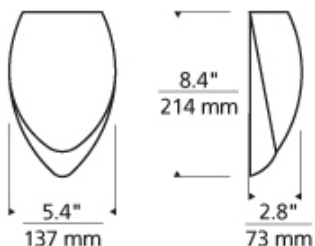

**WEIGHT**

1.9-4lb / 0.86-1.81kg

**ORDERING INFORMATION**

700WSFIRF	COLOR	FINISH	LAMP
A	AMBER	Z ANTIQUE	INCANDESCENT 120V COMPACT FLUORESCENT 120V
H	CHARTREUSE	BRONZE	
R	RED	C CHROME	
W	WHITE	S SATIN NICKEL	