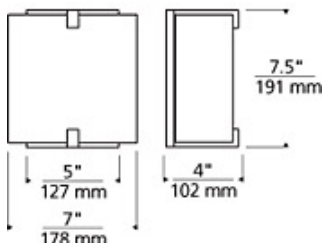

W A L L C O L L E C T I O N

Essex Wall

DESCRIPTION

Glass or fabric shade options with minimal metal detail. Provides ambient, up- and down-light. Includes 120 volt, 60 watt G9 base halogen lamp or 18 watt GU24 base self-ballasted compact fluorescent lamp. Incandescent version dimmable with standard incandescent dimmer. ADA compliant.

INSTALLATION

This product can mount to either a 4" square electrical box with round plaster ring or an octagonal electrical box (not included). For wall mount use only.

DIMMING

Incandescent version dimmable with a standard incandescent dimmer (not included).

WEIGHT

2.54lb / 1.15kg

ORDERING INFORMATION

700WSESX	COLOR	FINISH	LAMP
GA	BEACH AMBER	Z ANTIQUE BRONZE	INCANDESCENT
PB	BROWN SHELL	C CHROME	INCANDESCENT
FC	DESERT CLAY	S SATIN	120V
IBA	IVORY/BROWN/AMBER	NICKEL	-CF COMPACT
PN	NATURAL SHELL		FLUORESCENT
GS	SAND		COMPACT
GW	SURF WHITE		FLUORESCENT
FW	WHITE		120V
PW	WHITE SHELL		

7400 Linder Avenue T 847.410.4400
Skokie, Illinois 60077 F 847.410.4500

www.techlighting.com

700WSESX _____

FIXTURE TYPE: _____

JOB NAME: _____

NOTES: _____

_____
_____

©2010 Tech Lighting, L.L.C. All Rights Reserved. The "Tech Lighting" graphic is a registered trademark of Tech Lighting, L.L.C. Tech Lighting reserves the right to change specifications for product improvements without notification.