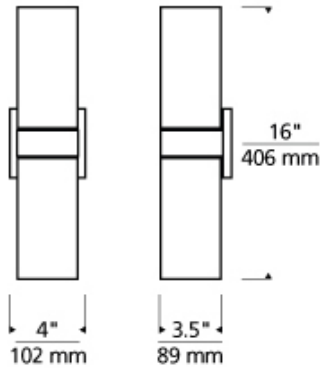

**INSTALLATION**

This product can mount to either a 4" square electrical box with round plaster ring or an octagonal electrical box (not included).

**DIMMING**

Incandescent version dimmable with a standard incandescent dimmer (not included).

**WEIGHT**

2.75lb / 1.25kg

**ORDERING INFORMATION**

700WSHUD2W	COLOR	FINISH	LAMP
	WHITE	Z ANTIQUE BRONZE	-CF INCANDESCENT 120V COMPACT FLUORESCENT 120V
	C CHROME	S SATIN NICKEL	

7400 Linder Avenue T 847.410.4400  
Skokie, Illinois 60077 F 847.410.4500