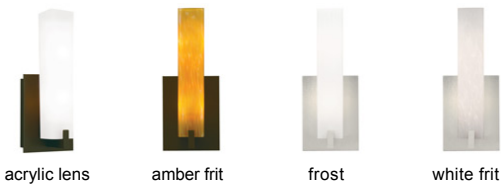

WALL COLLECTION

Cosmo Wall

DESCRIPTION

Rectilinear glass with metal base. Provides ambient and up-light. Includes two 120 volt, 40 watt mini-candelabra base lamps, 18 watt 2G11 base twin tube compact fluorescent lamp (electronic ballast included), or energy saving 10 watt, 450 lumen, 3000K LED module.. Incandescent version dimmable with standard incandescent dimmer. LED version dimmable with low-voltage electronic dimmer. ADA compliant.

INSTALLATION

This product can mount to either a 4" square electrical box with round plaster ring or an octagonal electrical box (not included).

WEIGHT

3.5lb / 1.59kg ±

frost

COLOR OPTIONS

acrylic lens

amber frit

frost

white frit

ORDERING INFORMATION

700WSCOS COLOR	FINISH	LAMP
Y ACRYLIC LENS	Z ANTIQUE BRONZE	INCANDESCENT 120V
A AMBER FRIT	C CHROME	-CF COMPACT FLUORESCENT 120V
F FROST	S SATIN NICKEL	-CF277 COMPACT FLUORESCENT 277V
W WHITE FRIT		-LED LED 3000K