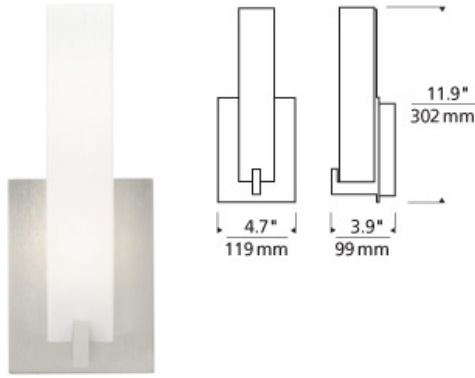

WALL COLLECTION

Cosmo Wall

DESCRIPTION

Rectilinear glass with metal base. Provides ambient and up-light. Includes two 120 volt, 40 watt mini-candelabra base lamps, 18 watt 2G11 base twin tube compact fluorescent lamp (electronic ballast included), or energy saving 10 watt, 450 lumen, 3000K LED module.. Incandescent version dimmable with standard incandescent dimmer. LED version dimmable with low-voltage electronic dimmer. ADA compliant.

INSTALLATION

This product can mount to either a 4" square electrical box with round plaster ring or an octagonal electrical box (not included).

WEIGHT

3.5lb / 1.59kg ±

frost

COLOR OPTIONS

acrylic lens

amber frit