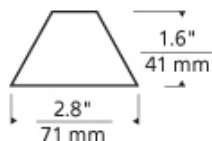

Taza Accessory

DESCRIPTION

Cone glass accessory with intensely twisted rich color. Includes optional Cone Louver Lens Holder. Can hold up to two lenses or louvers. Low-voltage MR16 lamp of up to 50 watts (not included).

OTHER INFORMATION

Low-voltage MR16 lamp up to 50 watts (not included). The standard louver lens holders hold either one or two MR16 sized optical controls as noted. To use a lens or louver with the Helios LED Head order the LED Louver Lens Holder and the MR11 sized optical control.

ACCESSORIES & OPTICAL CONTROLS

Colored Lens, Dichroic Lens, Diffuser Lens, Eggcrate Louver, Linear Spread Lens, MR16 Snout, Soft Focus Lens, UV Filter

WEIGHT

0.23lb / 0.1kg

ORDERING INFORMATION

700TAZA COLOR

- A AMBER
- N BROWN
- C CREAM
- R RED