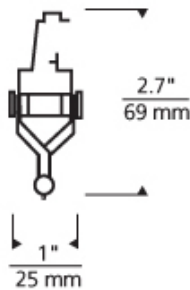

LOW - VOLTAGE HEADS

MO-Pivot Head

DESCRIPTION

Directs the beam right where you want it. Head swivels 220°, pivots on vertical and horizontal axes. Specify for low-voltage, MR16 of up to 75 watts (lamp sold separately). For MonoRail system only.

WEIGHT

0.1lb / 0.05kg

ORDERING INFORMATION

700MOPIV FINISH

- Z ANTIQUE BRONZE
- C CHROME
- S SATIN NICKEL

TECH LIGHTING®

7400 Linder Avenue
Skokie, Illinois 60077

T 847.410.4400
F 847.410.4500