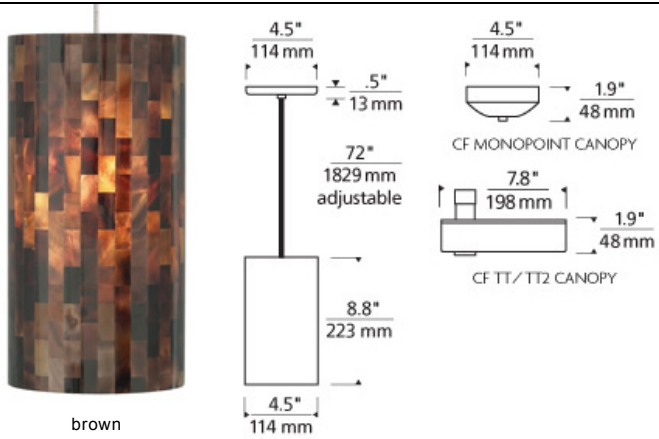

LOW-VOLTAGE PENDANTS

Playa Pendant

DESCRIPTION

Elegant multi-toned cylindrical shade comprised of natural shell panels. The shells are burnished to remove rough edges, meticulously polished, cut to size, and carefully adhered by hand to an inner glass cylinder. Includes low-voltage, 50 watt halogen bi-pin lamp or 6 watt replaceable LED module and six feet of field-cuttable suspension cable.

INSTALLATION

Socket terminates with FreeJack male connector, which may be installed into a system connector. Elements ordered with a system prefix include a connector for that system.

ACCESSORIES & OPTICAL CONTROLS

Swag Hook

WEIGHT

1.5lb / 0.68kg ±

brown

COLOR OPTIONS

ORDERING INFORMATION

700 SYSTEM	PLA	COLOR	FINISH	LAMP		
FJ	FREEJACK	B	BROWN	Z	ANTIQU BRONZE	12 VOLT HALOGEN
KL	KABLE LITE	N	NATURAL	C	CHROME	-LED 12 VOLT LED 3000K
MO	MONORAIL	W	WHITE	S	SATIN NICKEL	-24 24 VOLT HALOGEN
MO2	TWO-CIRCUIT MONORAIL					

Note: LED option not available on MO2 at this time.

Antique Bronze is not available for Kable Lite.