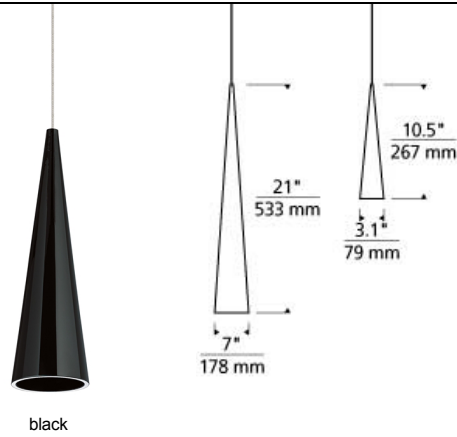

LOW - VOLTAGE PENDANTS

Pinnacle Pendant LED SORAA T20

DESCRIPTION

Sophistication meets simplicity in the Pinnacle pendant by Tech Lighting. This sleek glass cone will add subtle drama with a punch of task lighting in any setting. While the white glass provides a soft translucent glow, the black glass is totally impermeable by light for a deeply rich look. The Pinnacle is available in two distinct sizes, allowing for greater design customization, either size will be ideal for kitchen island task lighting, dining room lighting and hallway lighting. Available lamping options include fully dimmable energy efficient LED or no-lamp, leaving you the option to light this fixture with your preferred lamping. Small rated for (1) low-voltage, 35 watt max MR16/Dimmable with low-voltage electronic or magnetic dimmer (based on the transformer) (Lamp Not Included) Large rated for (1) low-voltage, 50 watt max, bi-pin/Dimmable with low-voltage electronic or magnetic dimmer (based on the transformer) (Lamp Not Included) LED includes 12 volt 8 watt, 300 delivered lumens, 3000K, replaceable SORAA® LED module. Dimmable with low-voltage electronic or magnetic dimmer (based on transformer). Works with SORAA.

INSTALLATION

Socket terminates with FreeJack male connector, which may be installed into a system connector. Elements ordered with a system prefix include a connector for that system.

ACCESSORIES & OPTICAL CONTROLS

SORAA® LED Bi-Pin Replacement Pendant Module, Swag Hook

ORDERING INFORMATION

700	SYSTEM	PIN	SHAPE OR SIZE	COLOR	FINISH	LAMP
FJ	FREEJACK		L LARGE	B BLACK	Z ANTIQUE BRONZE	NO LAMP
KL	KABLE LITE		S SMALL	N BROWN	C CHROME	-LEDS930 12 VOLT LED 90 CRI 3000K
MP	MONOPOINT			W WHITE	S SATIN NICKEL	-LEDS930 12 VOLT LED 90 CRI 3000K (T20/T24)
MO	MONORAIL					-24 24 VOLT HALOGEN
MO2	TWO-CIRCUIT MONORAIL					