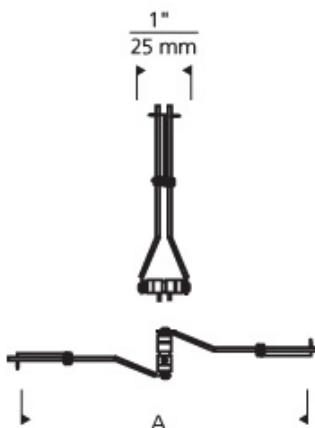

700KJOH LENGTH	FINISH
05 5"	C CHROME
12 12"	S SATIN NICKEL
18 18"	
24 24"	
48 48"	
144 144"	

TECH LIGHTING®

7400 Linder Avenue T 847.410.4400
Skokie, Illinois 60077 F 847.410.4500

www.techlighting.com

700KJOH _____

FIXTURE TYPE: _____

JOB NAME: _____

NOTES: _____

_____

_____