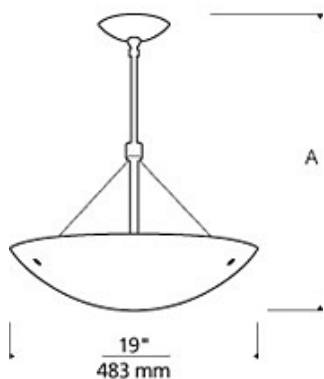

CEILING COLLECTION

Larkspur Suspension

DESCRIPTION

Slumped glass bowl embedded with soft, textured pattern and highlighted with metal details. Incandescent includes two 120 volt, 100 watt A19 medium base lamps. Fluorescent includes two 27 watt GU24 base self-ballasted compact fluorescent lamps. Incandescent version dimmable with standard incandescent dimmer.

INSTALLATION

This product can mount to either a 4" square electrical box with round plaster ring or an octagonal electrical box (not included).

DIMMING

Incandescent version dimmable with a standard incandescent dimmer (not included).

ACCESSORIES & OPTICAL CONTROLS

Sloped Ceiling Adapter

WEIGHT

10.5lb / 4.76kg

ORDERING INFORMATION

700LRKS19	LENGTH	COLOR	FINISH	LAMP
14	14"	A BEACH AMBER	Z ANTIQUE BRONZE	INCANDESCENT 120V
24	24"	S SAND	S SATIN NICKEL	-CF COMPACT FLUORESCENT 120V
36	36"	W SURF WHITE		