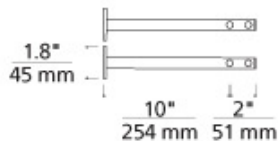

TECH LIGHTING®

7400 Linder Avenue
Skokie, Illinois 60077

T 847.410.4400
F 847.410.4500

www.techlighting.com

700KWSO1202 _____

FIXTURE TYPE: _____

JOB NAME: _____

NOTES: _____

_____

_____