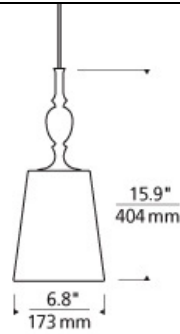

ORDERING INFORMATION

700	SYSTEM	KIE	COLOR	Fount Color	FINISH	LAMP
FJ	FREEJACK		B BLACK SHADE	C CLEAR FOUNT	Z ANTIQUE BRONZE	12 VOLT HALOGEN
KL	KABLE LITE		N BROWN SHADE	F FROST FOUNT	C CHROME	-LED 12 VOLT LED 3000K
MO	MONORAIL		W WHITE SHADE	K SMOKE FOUNT	S SATIN NICKEL	-24 24 VOLT HALOGEN
MO2	TWO-CIRCUIT MONORAIL					

Note: LED option not available on MO2 at this time.

Antique Bronze is not available for Kable Lite.

TECH LIGHTING®

7400 Linder Avenue
Skokie, Illinois 60077

T 847.410.4400
F 847.410.4500

Tech Lighting, L.L.C.

700 ____ KIE _____

FIXTURE TYPE: _____

JOB NAME: _____

NOTES: _____

_____

_____

©2013 Tech Lighting, L.L.C. All Rights Reserved. The "Tech Lighting" graphic is a registered trademark of Tech Lighting, L.L.C. Tech Lighting reserves the right to change specifications for product improvements without notification.