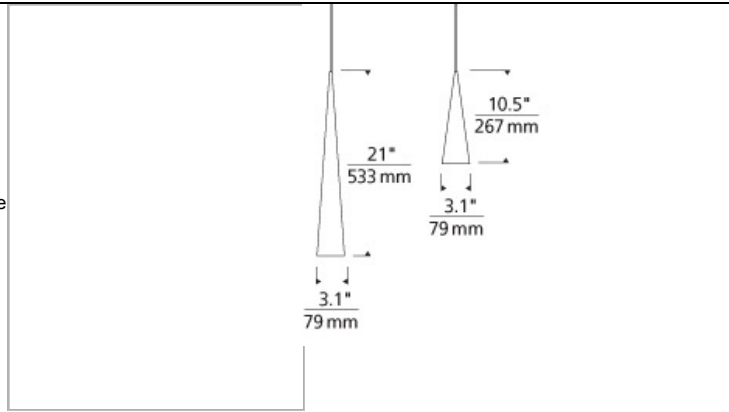

LOW-VOLTAGE PENDANTS

Summit Pendant

DESCRIPTION

Sleek satin nickel metal cone, available in large and small versions. Includes low-voltage, 35 watt MR16 flood lamp or 6 watt replaceable LED module and six feet of field-cutable suspension cable.

Swag Hook

WEIGHT

0.8-1.55lb / 0.36-0.7kg ±

ORDERING INFORMATION

700 SYSTEM	SUM	SHAPE OR SIZE	FINISH	LAMP		
FJ	FREEJACK	L	LARGE	S	SATIN NICKEL	12 VOLT HALOGEN
MO	MONORAIL	S	SMALL	-LED		12 VOLT LED 3000K
MO2	TWO-CIRCUIT MONORAIL			-24		24 VOLT HALOGEN