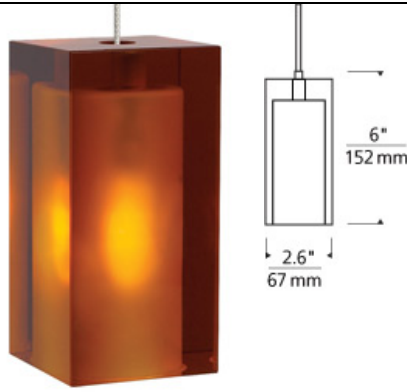

LOW-VOLTAGE PENDANTS

Solitude Pendant

DESCRIPTION

Rectangular pressed glass shade. Includes low-voltage, 35 watt halogen bi-pin lamp or 6 watt replaceable LED module and six feet of field-cutable suspension cable.

INSTALLATION

Socket terminates with FreeJack male connector, which may be installed into a system connector. Elements ordered with a system prefix include a connector for that system.

ACCESSORIES & OPTICAL CONTROLS

Swag Hook

WEIGHT

2.5lb / 1.13kg ±

amber

COLOR OPTIONS

amber

frost

ORDERING INFORMATION