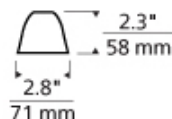

TECH LIGHTING®

7400 Linder Avenue T 847.410.4400
Skokie, Illinois 60077 F 847.410.4500

www.techlighting.com

700LEGY _____

FIXTURE TYPE: _____

JOB NAME: _____

NOTES: _____

_____

_____