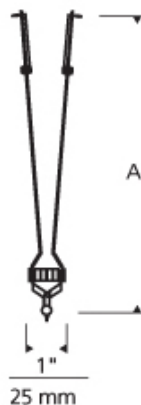

K-Jane Head

DESCRIPTION

K-Jane drops below the cables; head pivots 220° on two axes. For cable separations of up to twice the length. Field-cutttable. Low-voltage, MR16 lamp of up to 75 watts (not included). For Kable Lite system only.

SYSTEM

Available for Kable Lite only.

ACCESSORIES & OPTICAL CONTROLS

Backlight Shield, Barndoors, Cone Glass Shield, Flight Paper, Lil Egypt Shade, Lil Wok Shade, Louver Lens Holder, Round Glass Shield, Snap Louver Lens Holder, Taza Accessory

WEIGHT

0.15-0.3lb / 0.07-0.14kg

ORDERING INFORMATION

700KJAN LENGTH	FINISH
05 5"	C CHROME
12 12"	S SATIN NICKEL
24 24"	

TECH LIGHTING®

7400 Linder Avenue T 847.410.4400
 Skokie, Illinois 60077 F 847.410.4500