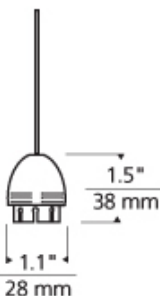

Torpedo Pendant

DESCRIPTION

Stylish pendant to customize. Accessory required; sold separately. Low-voltage, MR16 of up to 50 watts (not included). Includes six feet of field-cutttable suspension cable. See accessory for maximum wattage lamp usage.

SYSTEM

Available for FreeJack, MonoRail, Two-Circuit MonoRail, and Kable Lite. For use on T~trak, order FreeJack version and T~trak FreeJack Connector (sold separately).

INSTALLATION

Socket terminates with FreeJack male connector, which may be installed into a system connector. Elements ordered with a system prefix include a connector for that system.