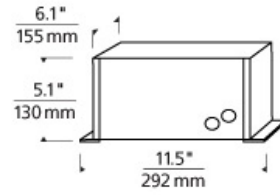

**INSTALLATION**

This transformer must be installed in a remote but accessible location (such as above the ceiling or in a closet). To simplify installation the transformer should be located no more than 20 feet from the run or power feed. The electrician will need to supply the proper gauge conductor from the transformer to the power feed location based on distance (see Low-Voltage Wire Size Table, below).

| LOW-VOLTAGE WIRE SIZE TABLE  |        |          |           |           |           |           |
|--|--------|----------|-----------|-----------|-----------|-----------|
| Use to determine the correct THHN wire size for a recommended 3 percent drop in voltage at the specified wattage. The length shown is the length of wire from the transformer to the power feed. |        |          |           |           |           |           |
| 24 Volt  | 5 ft.  | 6-15 ft. | 16-20 ft. | 21-40 ft. | 41-60 ft. | 61-90 ft. |
| 600 watt   | #12 GA | #8 GA    | #6 GA     | #4 GA     | #2 GA     | #1 GA     |