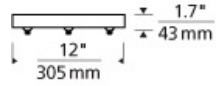

F R E E J A C K

FreeJack Linear Canopy 3-port LED

DESCRIPTION

Mounts to a standard 4" junction box with round plaster ring (provided by electrician). Electronic transformers inside a 28" by 4" housing. Three FreeJack ports; for ceiling only.

INSTALLATION

This product can mount to either a 4" square electrical box with round plaster ring or an octagonal electrical box (not included). For ceiling only. Transformers (included) fit in canopy.

OTHER

For use with any three 12 volt LED FreeJack pendants or heads (sold separately).

WEIGHT

7.3lb / 3.31kg ±

ORDERING INFORMATION

700FJL3 FINISH

- Z ANTIQUE BRONZE
- B BLACK
- C CHROME
- S SATIN NICKEL
- W WHITE