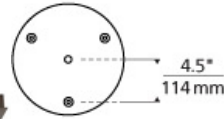

F R E E J A C K

FreeJack Linear Canopy 3-port LED

DESCRIPTION

Mounts to a standard 4" junction box with round plaster ring (provided by electrician). Electronic transformers inside a 28" by 4" housing. Three FreeJack ports; for ceiling only.

INSTALLATION

This product can mount to either a 4" square electrical box with round plaster ring or an octagonal electrical box (not included). For ceiling only. Transformers (included) fit in canopy.

OTHER

For use with any three 12 volt LED FreeJack pendants or heads (sold separately).

WEIGHT

7.3lb / 3.31kg ±

ORDERING INFORMATION

700FJL3 FINISH

- Z ANTIQUE BRONZE
- B BLACK
- C CHROME
- S SATIN NICKEL
- W WHITE