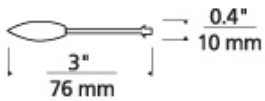

**Wood Handle Accessory**

**DESCRIPTION**

Optional wood handle for the Aero low-voltage head. Available in walnut or stainable bare wood.

**WEIGHT**

0.05lb / 0.02kg

**ORDERING INFORMATION**

700AERWOOD COLOR	FINISH
N STAINABLE BARE	Z ANTIQUE BRONZE
W WALNUT	C CHROME
	S SATIN NICKEL