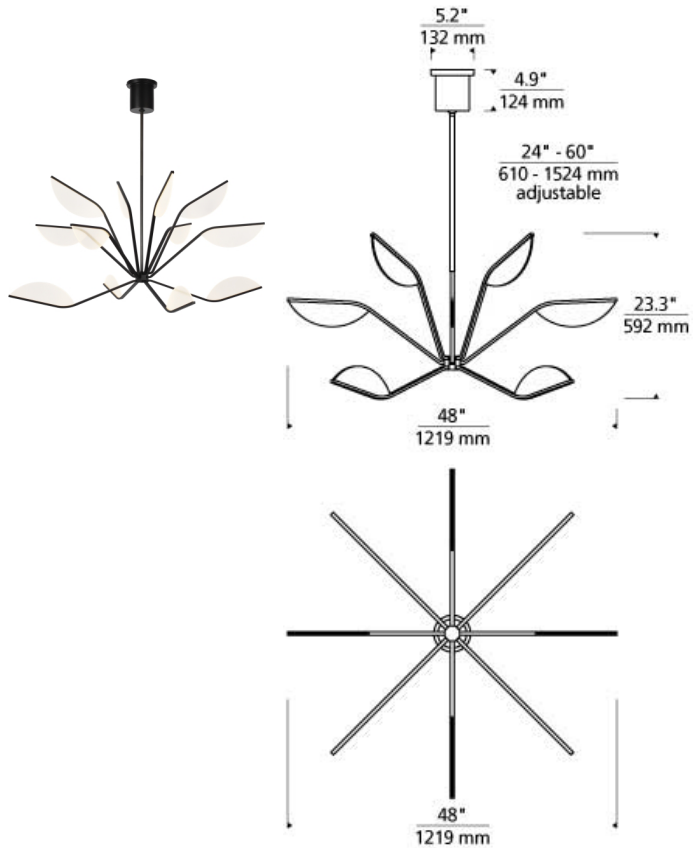

Belterra 48 Chandelier

LED T20

DESCRIPTION

The Belterra chandelier by Tech Lighting is inspired by the lotus flower. Petal-shaped LED light guides beautifully illuminate this contemporary design and capture the purity of the chandelier's graceful stem-work. Offered in three elegant finishes, Belterra provides a touch of contrast to the light guides when turned on and off. Available in two sizes to illuminate the space as a stand-alone piece or installed in multiples. Lamping options are compatible with most dimmers. Refer to the Dimming Chart for more information. Includes 50.4 watts, 3540 total delivered lumens, 3000K LED linear modules. Dimmable with most LED compatible ELV and TRIAC dimmers. Ships with (4) 12" and (2) 6" rigid stems in coordinating finish. Can be installed on a sloped ceiling up to 45°.

WEIGHT

11-11lb / 4.99-4.99kg ±

brass
(aged brass not shown)

matte black

polished nickel

ORDERING INFORMATION

700BLT	SHAPE OR SIZE	FINISH	LAMP
48	48" DIAMETER	R AGED BRASS B MATTE BLACK N POLISHED NICKEL	-LED930 LED 90 CRI 3000K 120V (T20/T24)