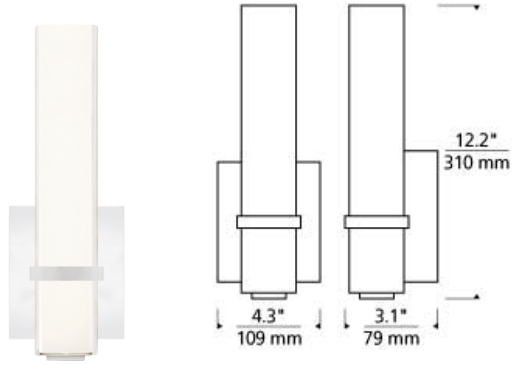

Milan II 13 Bath

LED ADA T20

DESCRIPTION

Clean and crisp by design, the Milan II by Tech Lighting is a modern LED bath bar elevated with an acrylic outer shade over an opal-etched inner shade elegantly finished with a metal center band. Offered in two popular sizes and three finishes, the Milan II is a great option for your bathroom or vanity with horizontal and vertical mounting options. Lamping options are compatible with most dimmers. Refer to Dimming Chart for more information. Includes 120 volt 13.2 watt, 797 delivered lumens, 3000K LED linear modules. Dimmable with most LED compatible ELV and TRIAC dimmers. 277V compatible with 0-10V dimmers. ADA compliant. Can be mounted vertically or horizontally.

INSTALLATION

This product can mount to either a 4" square electrical box with round plaster ring or an octagonal electrical box (not included).

WEIGHT

2.5-2.5lb / 1.13-1.13kg ±

chrome

satin nickel

ORDERING INFORMATION

700BCMLN	LENGTH (A)	COLOR	FINISH	LAMP
13	13"	Y ACRYLIC	C CHROME S SATIN NICKEL	-LED930 INTEGRATED LED 90 CRI 3000K 120V (T24) -LED930-277 INTEGRATED LED 90 CRI 3000K 277V

TECH LIGHTING®

7400 Linder Avenue
Skokie, Illinois 60077