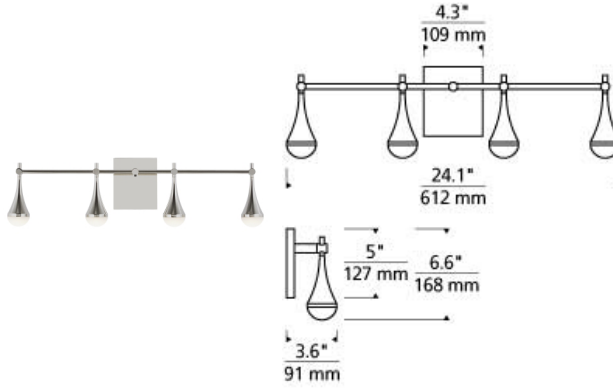

## INSTALLATION

This product can mount to either a 4" square electrical box with round plaster ring or an octagonal electrical box (not included).

## WEIGHT

2.5-2.5lb / 1.13-1.13kg ±

polished nickel