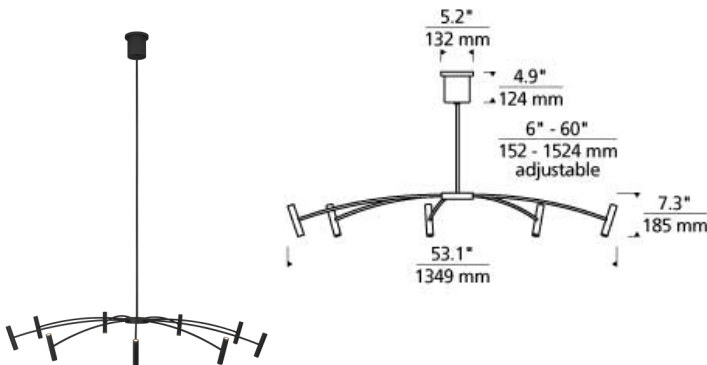

Aerial 55 Chandelier LED

DESCRIPTION

This Aerial chandelier by Tech Lighting features symmetrically spaced arched rods supporting a ring of slim cylindrical heads. The cylinders produce up and down illumination while concealing the integrated LED light sources. Offered in two large diameters, 40" and 55", the Aerial chandelier is highlighted in two contemporary finish options aged brass and matte black and hangs a maximum 60" with the included adjustable stems. A great piece to coordinate with the smaller scale Aerial chandelier in your open living space, dining area and foyer. Lamping options are compatible with most dimmers. Refer to the Dimming Chart for more information. Includes 120 volt 42.7 watts, 2953 total delivered lumens, 3000K LED modules. Dimmable with most LED compatible ELV and TRIAC dimmers. Ships with (4) 12" and (2) 6" rigid stems in coordinating finish. Can be installed on a sloped ceiling up to 45°.

WEIGHT

10-10lb / 4.54-4.54kg ±

ORDERING INFORMATION

700ARL	LENGTH (A)	FINISH	LAMP
	55 55"	R AGED BRASS B MATTE BLACK	-LED930 INTEGRATED LED 90 CRI 3000K 120V (T20/T24)

TECH LIGHTING®
 7400 Linder Avenue T 847.410.4400
 Skokie, Illinois 60077 F 847.410.4500
Tech Lighting, L.L.C.