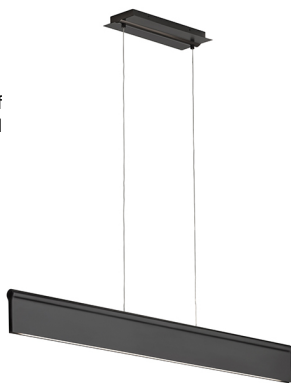

Ortex Linear Suspension LED T20

DESCRIPTION

Inspired by the increasingly thin profile of modern electronics, this futuristic yet grounded form features optimized LEDs shrouded within an extruded aluminum body to provide plenty of downward task light and a touch of indirect uplight. 50" long and available in 3 modern finishes, black, white and silver and integrated LEDs are dimmable with a low-voltage electronic dimmer. Includes 6' of field-cutttable cable. Includes (1) 39 watt 674 total delivered lumens (495 downlight and 179 uplight) 80 CRI 3000K LED strips. Dimmable with a low-voltage electronic dimmer. 120v or 277v.

WEIGHT

11-11.5lb / 4.99-5.22kg ±

ORDERING INFORMATION

700LSORX FINISH

LAMP

B BLACK
I SILVER

-LED LED 80 CRI 3000K 120V
-LED277 LED 80 CRI 3000K 277V

TECH LIGHTING®