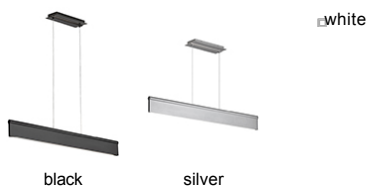

Ortex Linear Suspension LED T20

DESCRIPTION

Inspired by the increasingly thin profile of modern electronics, this futuristic yet grounded form features optimized LEDs shrouded within an extruded aluminum body to provide plenty of downward task light and a touch of indirect uplight. 50" long and available in 3 modern finishes, black, white and silver and integrated LEDs are dimmable with a low-voltage electronic dimmer. Includes 6' of field-cutttable cable. Includes (1) 39 watt 674 total delivered lumens (495 downlight and 179 uplight) 80 CRI 3000K LED strips. Dimmable with a low-voltage electronic dimmer. 120v or 277v.

WEIGHT

11-11.5lb / 4.99-5.22kg ±

ORDERING INFORMATION

700LSORX FINISH

LAMP

B BLACK
I SILVER

-LED LED 80 CRI 3000K 120V
-LED277 LED 80 CRI 3000K 277V

TECH LIGHTING®