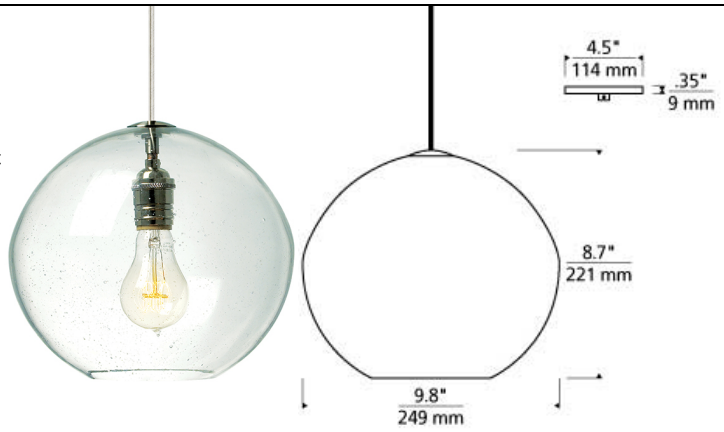

## DESCRIPTION

The Isla Pendant from Tech Lighting features a perfectly irregular organic hand blown round-shaped glass. Skilled artisans work to perfect the seeded technique that leaves hundreds of bubbles suspended within the glass. Adding a touch of charm and warmth to this contemporary glass pendant is the visible incandescent lamping. The Isla Pendant is available in five contemporary colors, each color further enhancing the unique features most noted to the Isla pendant. Scaling at 72" in length and 9.8" in width the Isla Pendant is moderately sized making it ideal for home office lighting, dining room lighting and kitchen island task lighting. Also available in the Isla collection is the complementary Mini-Isla Pendant, simply search for Mini-Isla to find its closest relatives. Available with or without lamp. E26 medium base socket 60w max. LED includes (1) E26 medium base ST19 3.5 watt 350 lumen 90 CRI 2700K LED lamp. Incandescent dimmable with a standard incandescent dimmer. LED dimmable with LED compatible dimmer. 120v.