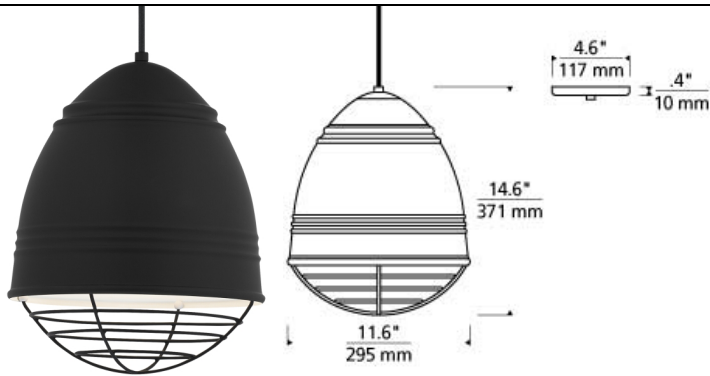

## DESCRIPTION

This stylized and elevated interpretation of industrial high bay lighting features rubberized paint on the ribbed spun-metal shade to provide a smooth, matte finish while a choice of metallic plated cage adds a custom look. Offered in two industrial finishes, rubberized black and brushed aluminum and the choice of 3 cage-finishes, black, copper and nickel or no-age at all. The Loft Pendant applies an updated look to any industrial setting. 11.6" diameter with another available option, Loft Grande, at 17.3" diameter. No lamp rated for (1) 75 watt max. E26 medium base lamp (Lamp Not Included). LED version includes (1) E26 base 10 watt 90 CRI 2700K LED A19 lamp. Dimmable with most LED compatible ELV and TRIAC dimmers. 120v. Includes 6' of field-cuttable cloth cord. Brushed Aluminum includes black/white cloth cord. Rubberized Black includes black cloth cord. Rubberized White includes black/white cloth cord.