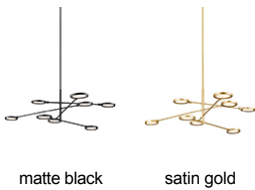

Spectica 8 Chandelier LED

DESCRIPTION

The Spectica linear suspension fixture by Tech Lighting is highly modern with its round, flat floating light extensions. This artful and energy-saving piece features a conveniently adjustable look with a swiveling canopy, adjustable arms and rotating head, with a few simple adjustments precise lighting can be achieved in any space. The Spectica linear suspension scales at 55.7" in length, 32.5" in width making for a generous grand scale ideal for dining room settings, kitchens and conference rooms. The Spectica linear suspension is one of three in the Spectica Collection, simply search for the Spectica to find its closest relatives. A Matte Black or Satin Gold finish further enhance this contemporary piece. Includes three 12" stems, two 6" stems and one 3" stem. LED includes (8) 6.3 watt 3011 total delivered lumens 90 CRI 3000K LED module. Dimmable with a low-voltage electronic dimmer. 120v or 277v.

WEIGHT

10.5-11lb / 4.76-4.99kg ±

ORDERING INFORMATION

700LSSPCT COLOR	FINISH	LAMP
ACRYLIC	B MATTE BLACK G SATIN GOLD	-LED930 LED 90 CRI 3000K 120V -LED930-277 LED 90 CRI 3000K 277V

700LS SPCT _____

FIXTURE TYPE: _____