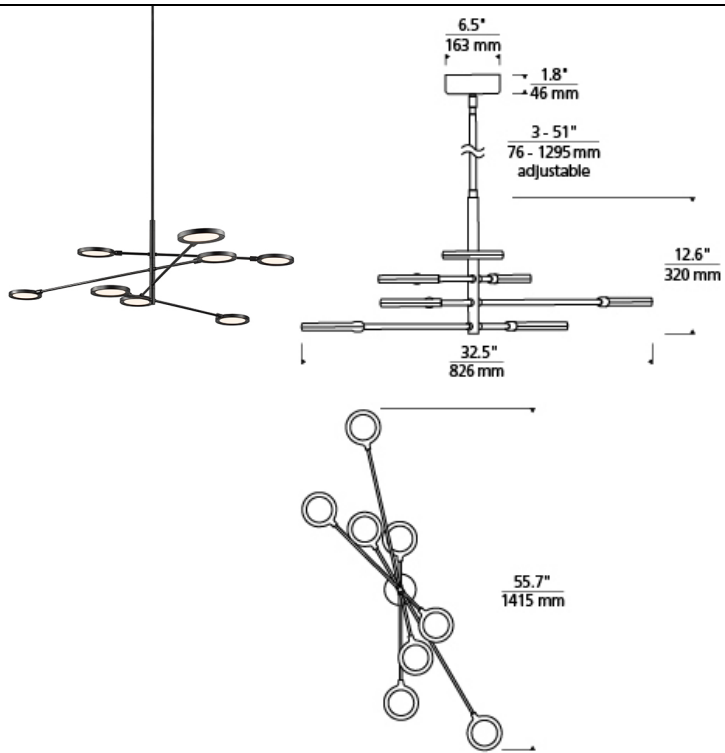

Spectica 8 Chandelier LED

DESCRIPTION

The Spectica linear suspension fixture by Tech Lighting is highly modern with its round, flat floating light extensions. This artful and energy-saving piece features a conveniently adjustable look with a swiveling canopy, adjustable arms and rotating head, with a few simple adjustments precise lighting can be achieved in any space. The Spectica linear suspension scales at 55.7" in length, 32.5" in width making for a generous grand scale ideal for dining room settings, kitchens and conference rooms. The Spectica linear suspension is one of three in the Spectica Collection, simply search for the Spectica to find its closest relatives. A Matte Black or Satin Gold finish further enhance this contemporary piece. Includes three 12" stems, two 6" stems and one 3" stem. LED includes (8) 6.3 watt 3011 total delivered lumens 90 CRI 3000K LED module. Dimmable with a low-voltage electronic dimmer. 120v or 277v.

WEIGHT

10.5-11lb / 4.76-4.99kg ±

ORDERING INFORMATION

700LSSPCT COLOR	FINISH	LAMP
ACRYLIC	B MATTE BLACK G SATIN GOLD	-LED930 LED 90 CRI 3000K 120V -LED930-277 LED 90 CRI 3000K 277V

700LS SPCT _____

FIXTURE TYPE: _____