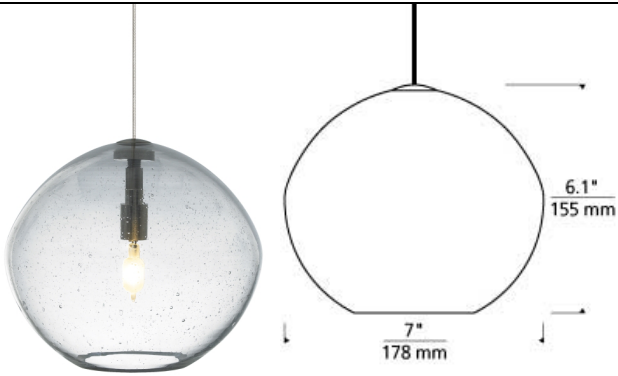

Mini Isla Pendant T20

DESCRIPTION

The Mini-Isla Pendant from Tech Lighting features a perfectly irregular organic hand blown round-shaped glass. Skilled artisans work to perfect the seeded technique that leaves hundreds of bubbles suspended within the glass. Adding a touch of charm and warmth to this contemporary glass pendant is the visible incandescent lamping. The Mini-Isla Pendant is available in five contemporary colors, each color further enhancing the unique features most noted to the Isla pendant. Scaling at 7.2" in length and 6.1" in width the Mini-Isla Pendant is modestly sized making it ideal for home bedroom lighting, closet lighting and kitchen island task lighting. Also available in the Isla collection is the complementary Isla Pendant, simply search for Mini-Isla to find its closest relatives. Includes (1) 35 watt low-voltage GY6.35 base frosted Xenon bi-pin lamp and 6' of field-cutable suspension cable. For use with 24 volt transformer, add suffix -24 to item number.

WEIGHT

1.5-2lb / 0.68-0.91kg ±

ORDERING INFORMATION

700 SYSTEM	ISLA	COLOR	FINISH	LAMP
FJ	FREEJACK	C CLEAR	Z ANTIQUE BRONZE	12 VOLT XENON (T20)
MP	MONOPOINT	K SMOKE	S SATIN NICKEL	-24 24 VOLT HALOGEN
MO	MONORAIL			

MP mount includes 4" Round Flush Canopy.

700 ____ ISLA ____

FIXTURE TYPE: _____

JOB NAME: _____

NOTES: _____

©2019 Tech Lighting, L.L.C. All Rights Reserved. The "Tech Lighting" graphic is a registered trademark of Tech Lighting, L.L.C. Tech Lighting reserves the right to change specifications for product improvements without notification.