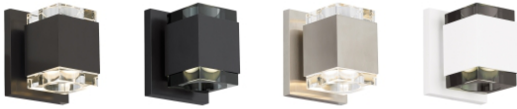

WALL COLLECTION

Voto Wall Square LED ADA T20

DESCRIPTION

Simple elegance defined. A handsome die-cast metal body is echoed by symmetrical reveals cut from a solid piece of optically pure crystal. Beautiful LED light pours from the top and bottom of the thick-cut crystal to provide a surplus of illumination. May be mounted horizontally or vertically. Includes 9 watt, 560 net lumen, 3000K LED module. Dimmable with low-voltage electronic dimmer. May be mounted horizontally or vertically. ADA compliant.

INSTALLATION

This product can mount to either a 4" square electrical box with round plaster ring or an octagonal electrical box (not included).

WEIGHT

2.5-3lb / 1.13-1.36kg ±

smoke

antique bronze

black

satin nickel

white

ORDERING INFORMATION

700WSVOTS	COLOR	FINISH	LAMP
	C CLEAR	Z ANTIQUE BRONZE	-LED830 LED 80 CRI 3000K 120V
	K SMOKE	B BLACK	-LED830-277 LED 80 CRI 3000K 277V
		S SATIN NICKEL	
		W WHITE	

TECH LIGHTING®