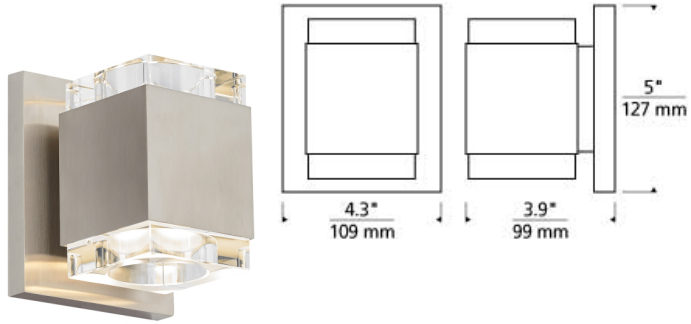

WALL COLLECTION

Voto Wall Square LED ADA T20

DESCRIPTION

Simple elegance defined. A handsome die-cast metal body is echoed by symmetrical reveals cut from a solid piece of optically pure crystal. Beautiful LED light pours from the top and bottom of the thick-cut crystal to provide a surplus of illumination. May be mounted horizontally or vertically. Includes 9 watt, 560 net lumen, 3000K LED module. Dimmable with low-voltage electronic dimmer. May be mounted horizontally or vertically. ADA compliant.

INSTALLATION

This product can mount to either a 4" square electrical box with round plaster ring or an octagonal electrical box (not included).

WEIGHT

2.5-3lb / 1.13-1.36kg ±

smoke

antique bronze

black

satin nickel